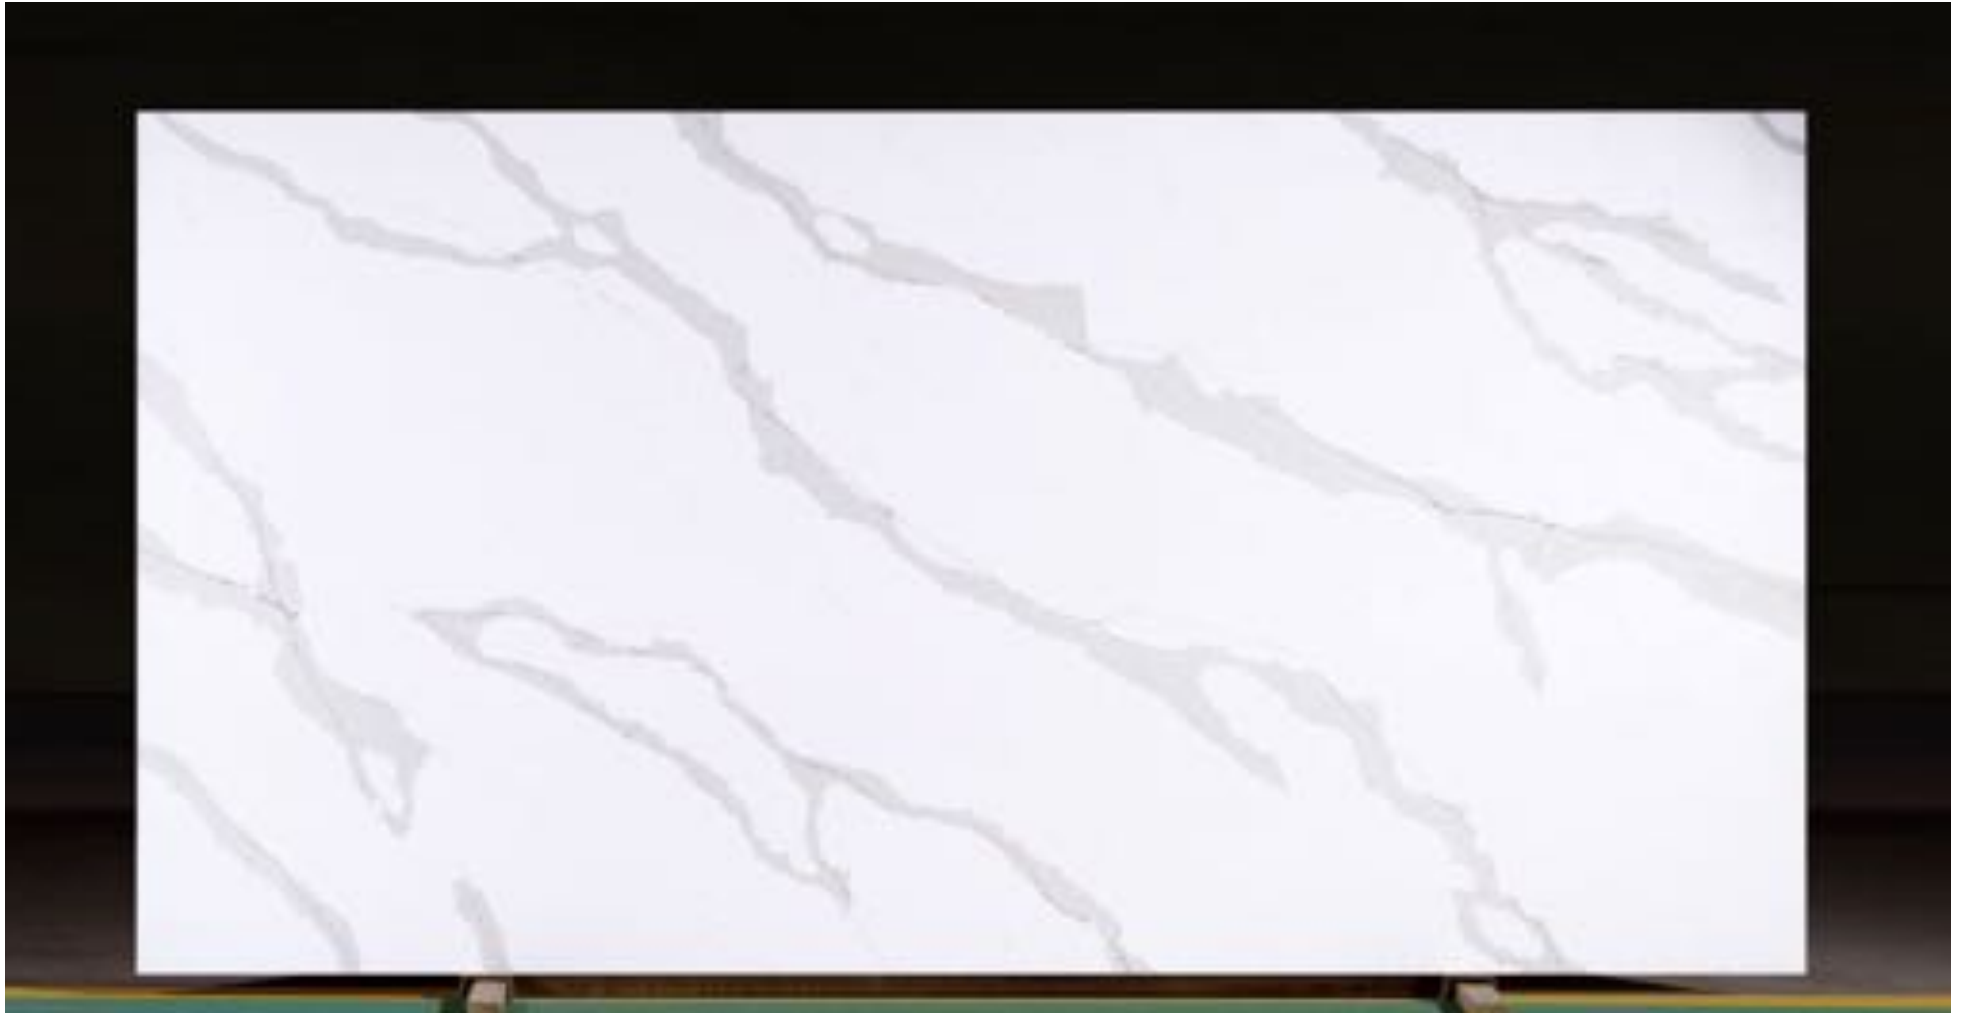

Price Group: 0

Thickness: 20mm & 30mm
Slab Size: 3200mm x 1600mm ²⁷