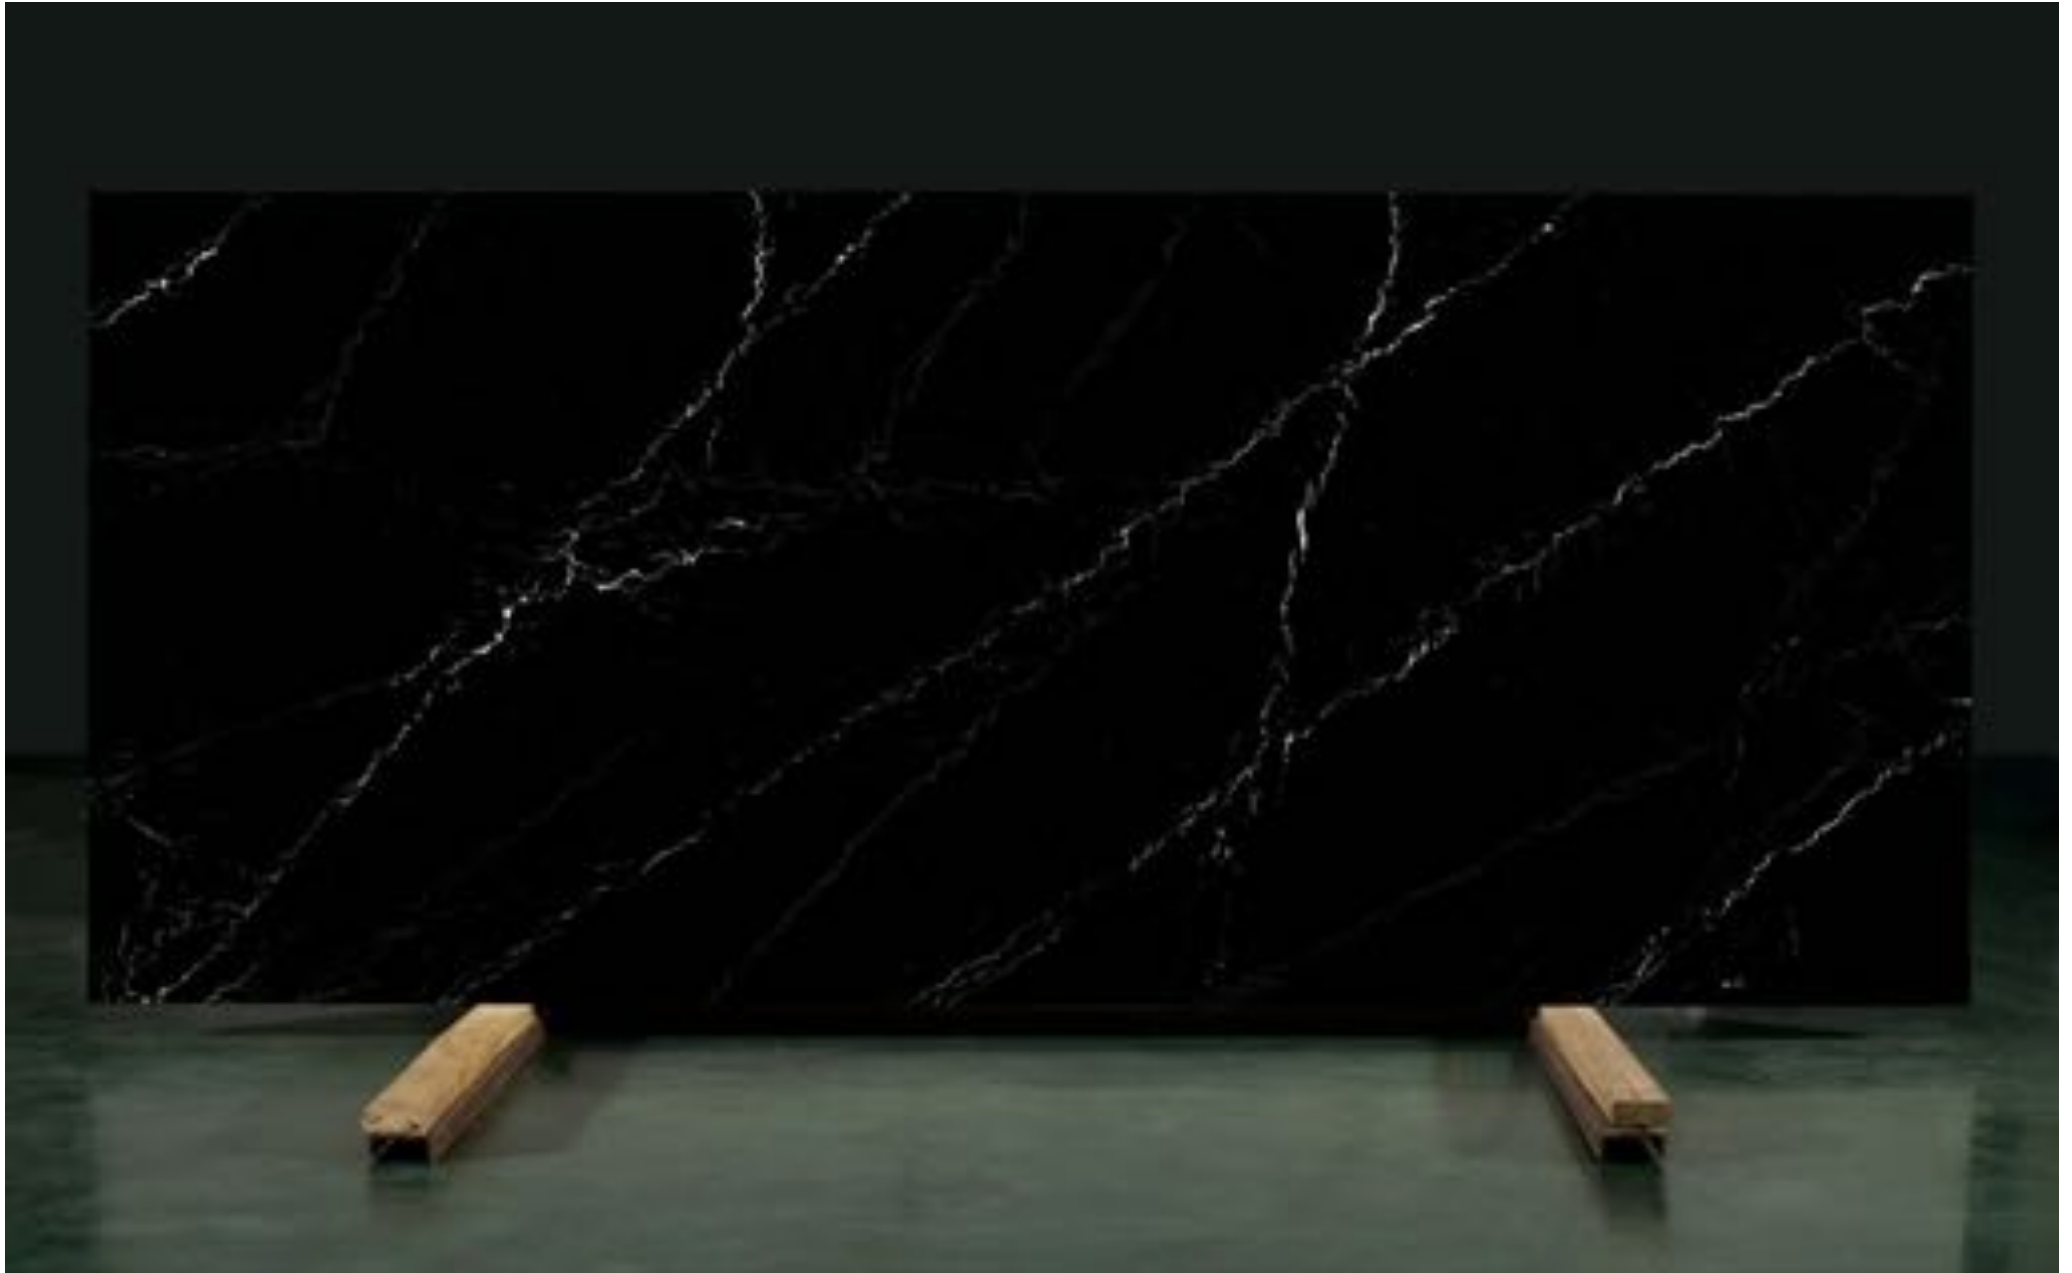

Thickness: 20mm & 30mm
Slab Size: 3200mm x 1600mm

Price Group: 1

Thickness: 20mm & 30mm
Slab Size: 3200mm x 1600mm

Price Group: 3

Thickness: 20mm & 30mm
Slab Size: 3200mm x 1600mm

Price Group: 3

Thickness: 20mm & 30mm
Slab Size: 3200mm x 1600mm